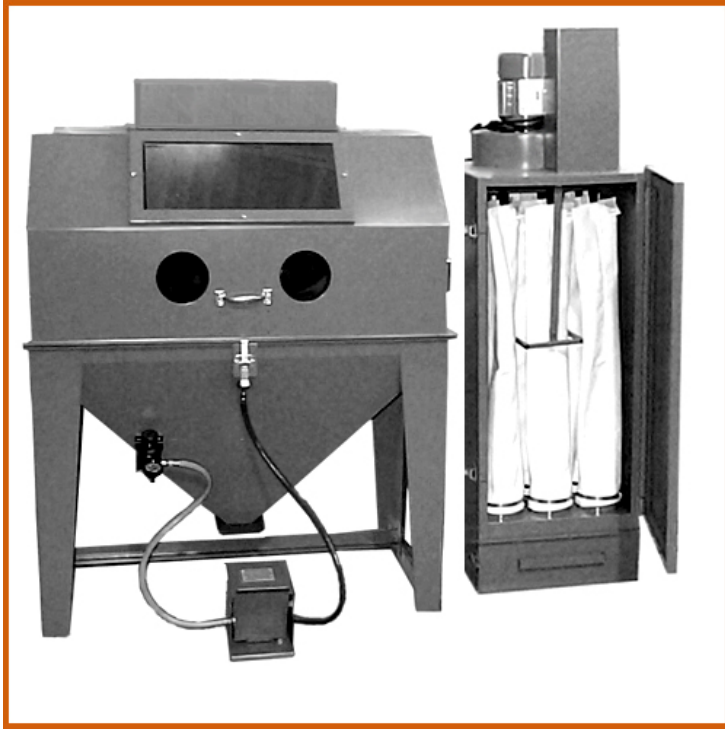

## TRINCO™ Model 42x24 Split Level with 400 Pull Thru Dust Collector

**Product Categories:** [400 PT Models](#)

**Product Tags:** [400 Pull Thru Dust Collector](#), [Cabinet Size: 42x24](#)

**Product Page:**

<https://trinco.com/product/model-42x24-split-level-with-400-pull-thru-dust-collector/>